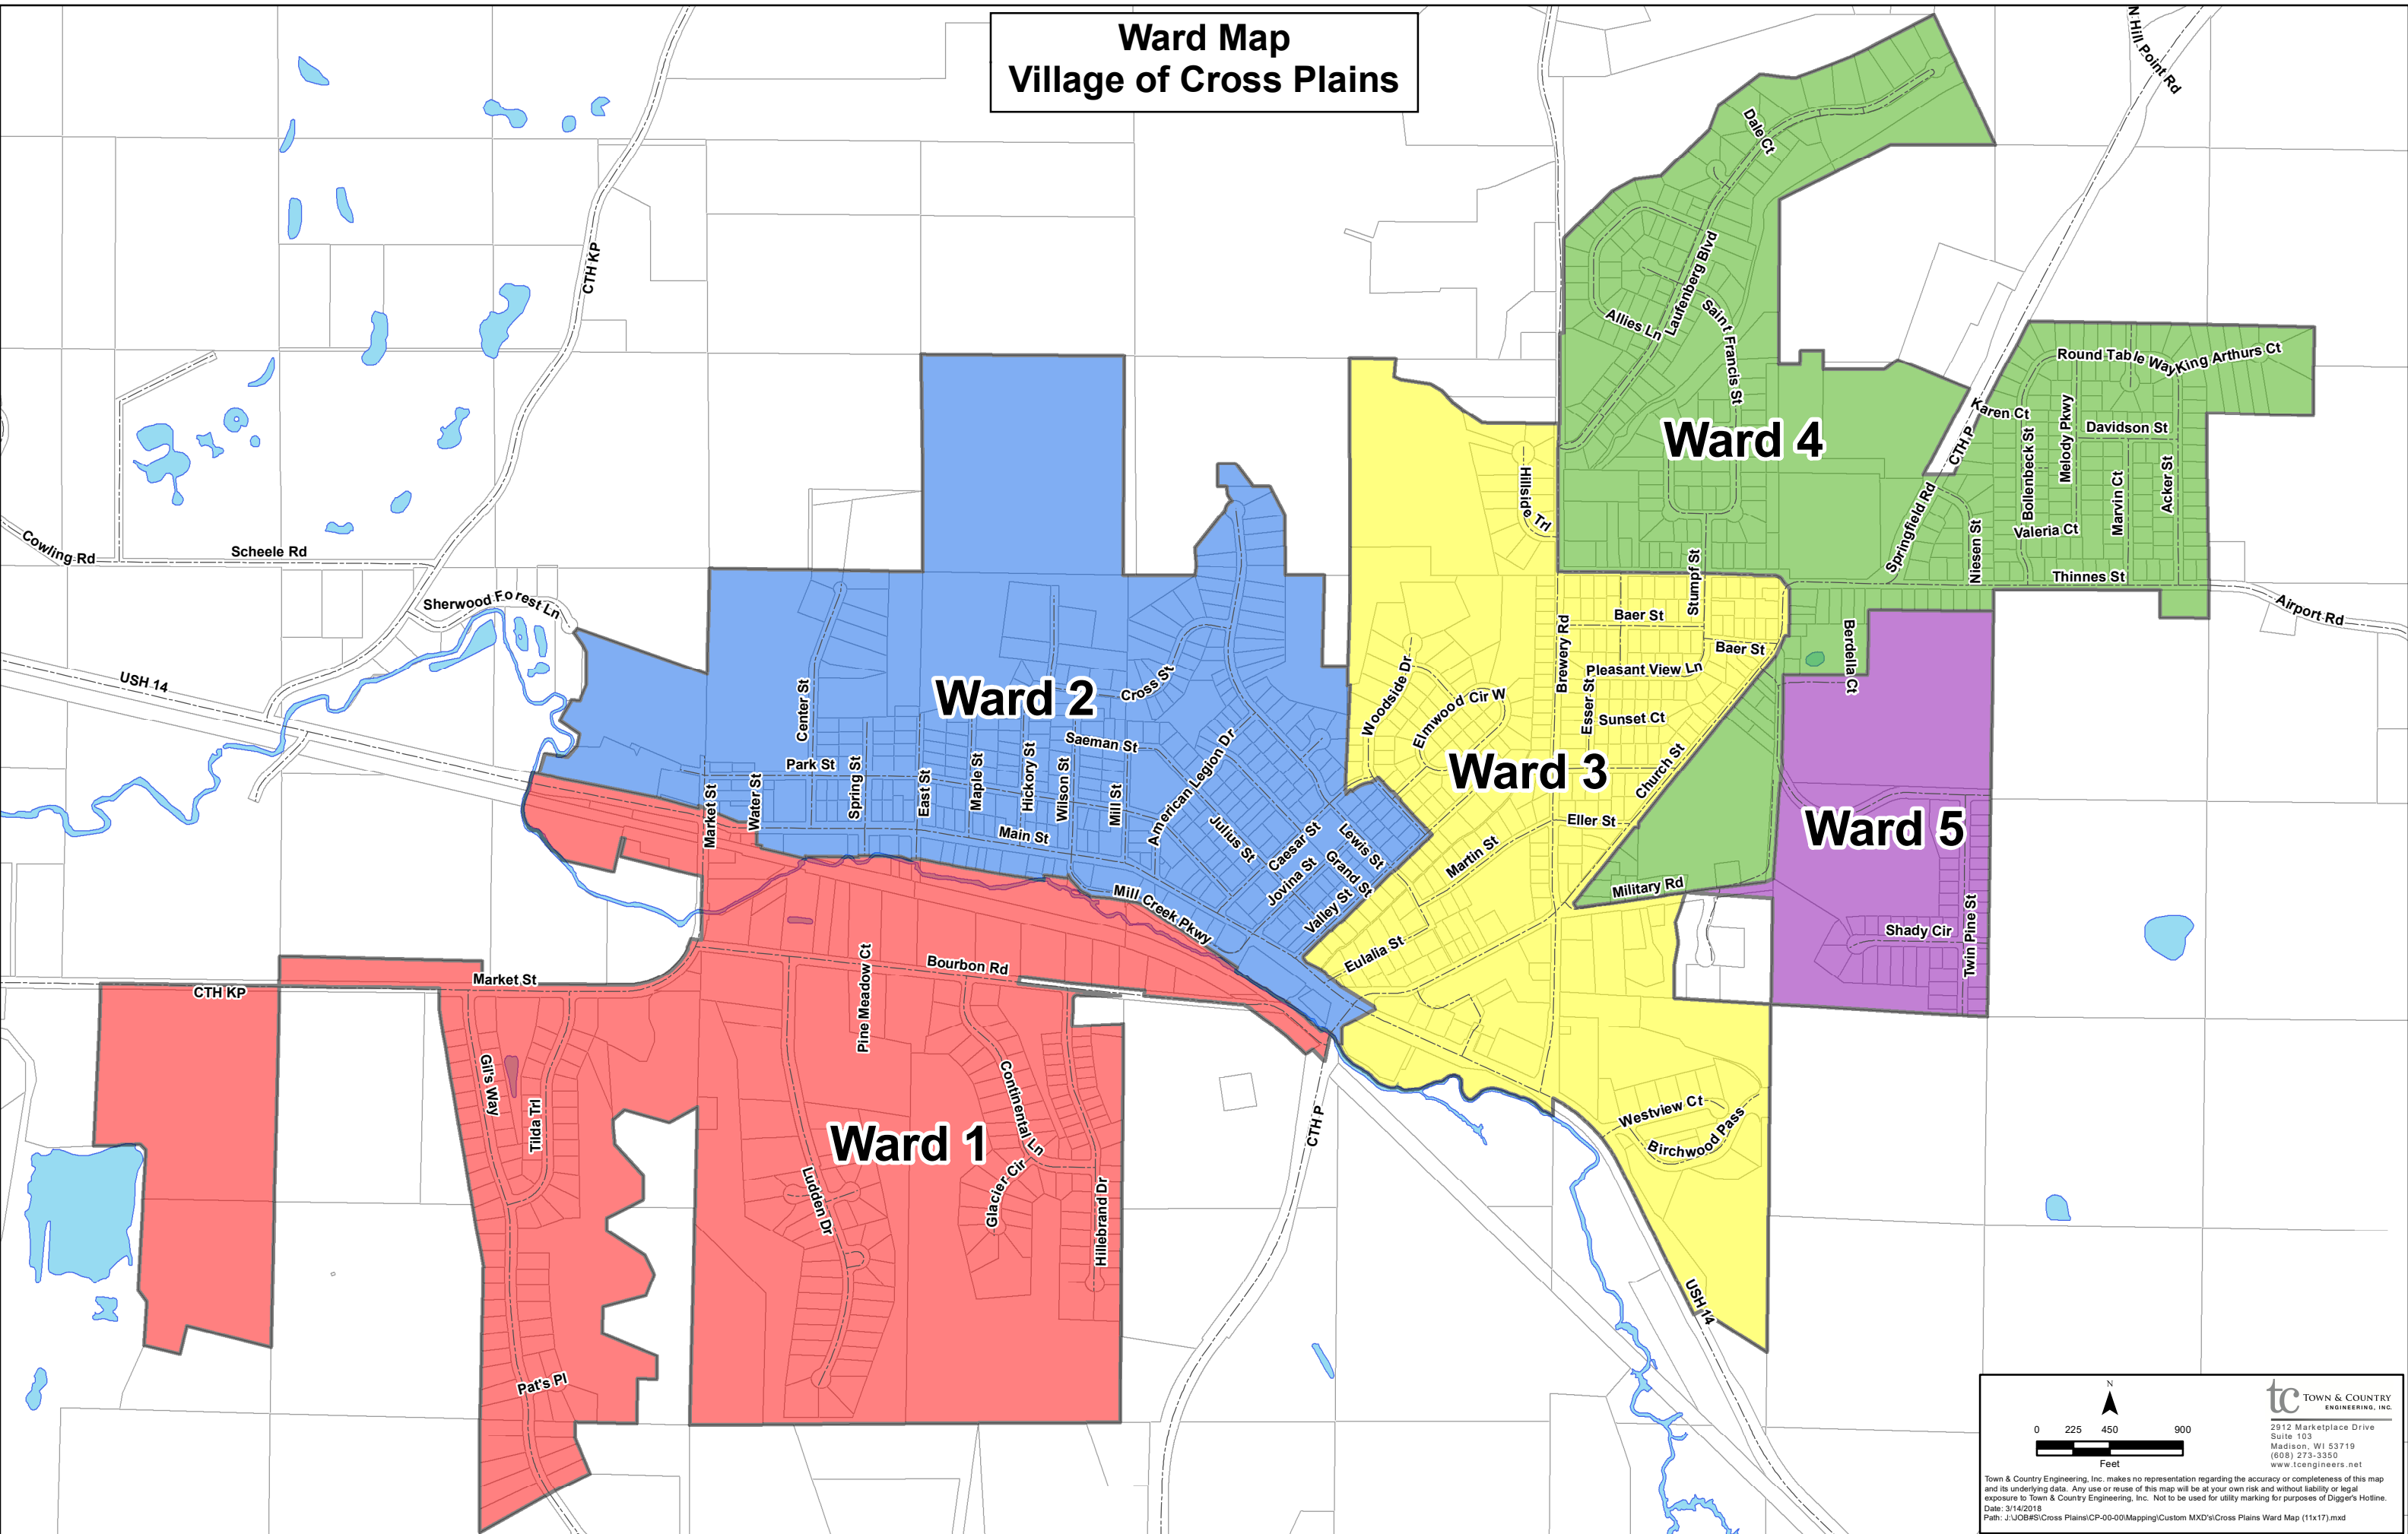

Ward Map Village of Cross Plains

tc TOWN & COUNTRY ENGINEERING, INC.
2912 Marketplace Drive
Suite 103
Madison, WI 53719
(608) 273-3350
www.tcengineers.net

Town & Country Engineering, Inc. makes no representation regarding the accuracy or completeness of this map and its underlying data. Any use or reuse of this map will be at your own risk and without liability or legal exposure to Town & Country Engineering, Inc. Not to be used for utility marking for purposes of Digger's Hotline.
Date: 3/14/2018
Path: J:\JOB#S\Cross Plains\CP-00-00\Mapping\Custom MXD's\Cross Plains Ward Map (11x17).mxd

0 225 450 900
Feet