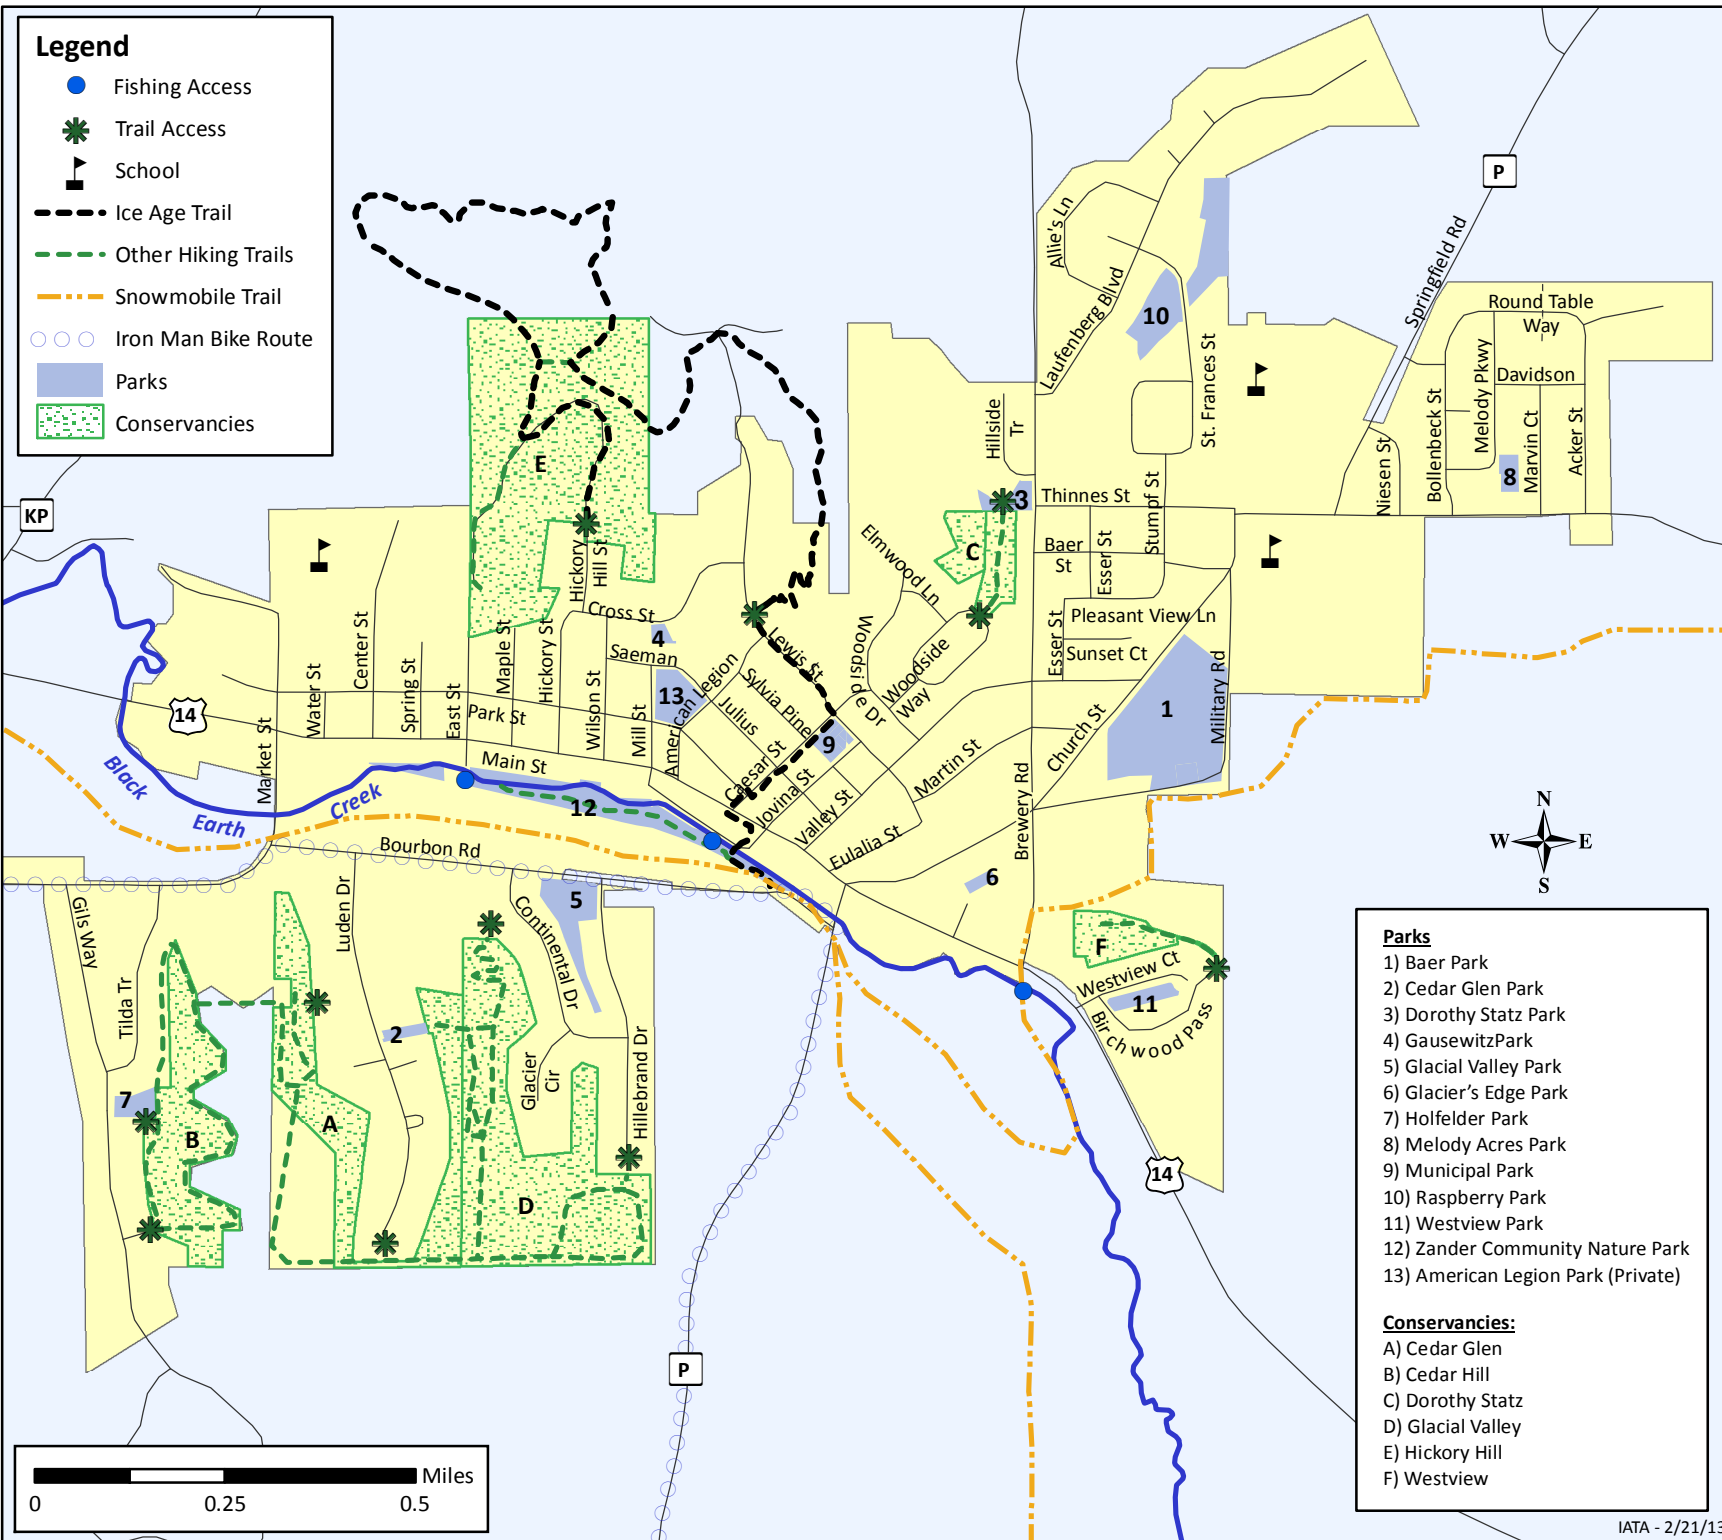

Legend

- Fishing Access
- ✳ Trail Access
- School
- Ice Age Trail
- Other Hiking Trails
- Snowmobile Trail
- Iron Man Bike Route
- Parks
- Conservancies

- Parks**
- 1) Baer Park
 - 2) Cedar Glen Park
 - 3) Dorothy Statz Park
 - 4) Gausewitz Park
 - 5) Glacial Valley Park
 - 6) Glacier's Edge Park
 - 7) Holfelder Park
 - 8) Melody Acres Park
 - 9) Municipal Park
 - 10) Raspberry Park
 - 11) Westview Park
 - 12) Zander Community Nature Park
 - 13) American Legion Park (Private)
- Conservancies:**
- A) Cedar Glen
 - B) Cedar Hill
 - C) Dorothy Statz
 - D) Glacial Valley
 - E) Hickory Hill
 - F) Westview